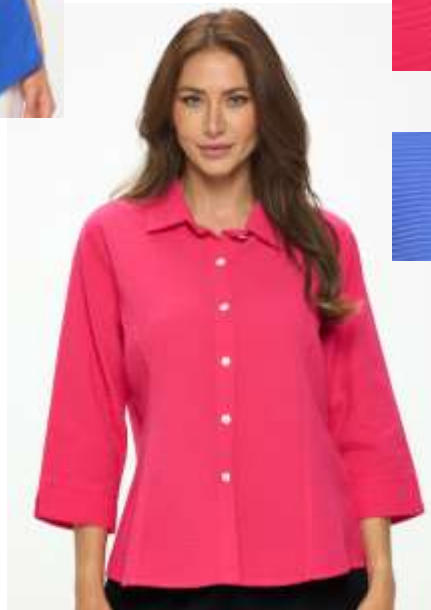

CS109 $24
Fuchsia, White