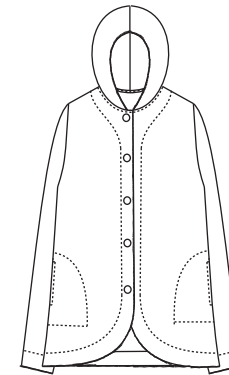

Navy-Black Dip dye

Charcoal-Black Dip dye

----- French Terry 250G -----

36" Length
FT-4067
Flood Pants
\$28

Navy-Black Dip dye

Charcoal-Black Dip dye

----- French Terry 350G -----

31 1/2" Length
FT-4073
Hooded Jacket
\$35

33" Length
FT-4074
Long Sleeve Jacket
\$36

Black (Comet Wash)

(Start Delivery 8/1/2023~)

-----Feather Waffle-----

28" Length
FW-144
Hooded Vest
\$32

31 3/8" Length
FW-150
Hooded Tunic
\$35

27 3/8" Length
FW-151
3/4 Sleeve Shirt
\$30