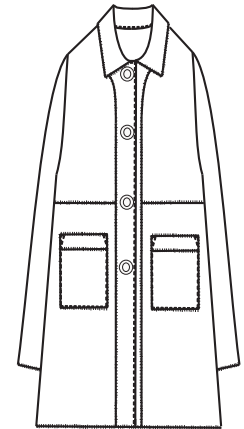

Navy-Black Dip dye

Charcoal-Black Dip dye

----- French Terry 250G -----

36" Length
FT-4067
Flood Pants
\$28

Navy-Black Dip dye

Charcoal-Black Dip dye

----- French Terry 350G -----

31 1/2" Length
FT-4073
Hooded Jacket
\$35

33" Length
FT-4074
Long Sleeve Jacket
\$36

Black (Comet Wash)

(Start Delivery 8/1/2023~)

-----Feather Waffle-----

28" Length
FW-144
Hooded Vest
\$32

31 3/8" Length
FW-150
Hooded Tunic
\$35

27 3/8" Length
FW-151
3/4 Sleeve Shirt
\$30