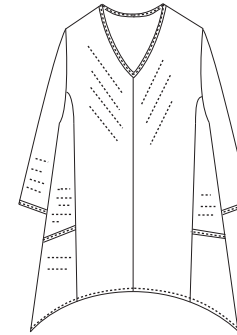

25 1/2" Length
NS-110
3/4 Sleeve Top
\$30

Luna #91 Gunmetal

29 5/8" Length
NS-111
3/4 Sleeve Tunic
\$33

Luna #129 Plum

30" Length
NS-112
3/4 Sleeve Tunic
\$33

Luna #12 Dk.Teal

#108 Black Coffee

36" Length
NS-114
Flood Pants
\$30