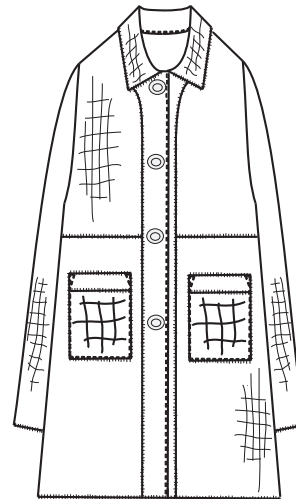

#79 True Red

#108 Black Coffee

(Start Delivery 8/1/2023~)

----- Small Waffle-----

27" Length
SW-231
Jacket
\$33

26 1/2" Length
SW-232
Top
\$28

30" Length
SW-233
3/4 Sleeve Jacket
\$34

#20 Toffee

#28 Dusty Blue

Luna #77 Olive

#108 Black Coffee

(Start Delivery 8/1/2023~)

----- Big Waffle -----

32" Length
BW-117
Long Sleeve Jacket
\$34

32 1/2" Length
BW-112
Long Jacket
\$36

31" Length
BW-104
3/4 Sleeve Cardigan
\$35