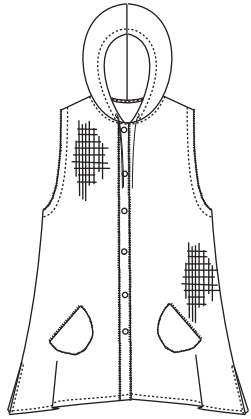

Navy-Black Dip dye

Charcoal-Black Dip dye

----- French Terry 250G -----

36" Length
FT-4067
Flood Pants
\$28

Navy-Black Dip dye

Charcoal-Black Dip dye

----- French Terry 350G -----

31 1/2" Length
FT-4073
Hooded Jacket
\$35

33" Length
FT-4074
Long Sleeve Jacket
\$36

Black (Comet Wash)

(Start Delivery 8/1/2023~)

-----Feather Waffle-----

28" Length
FW-144
Hooded Vest
\$32

31 3/8" Length
FW-150
Hooded Tunic
\$35

27 3/8" Length
FW-151
3/4 Sleeve Shirt
\$30