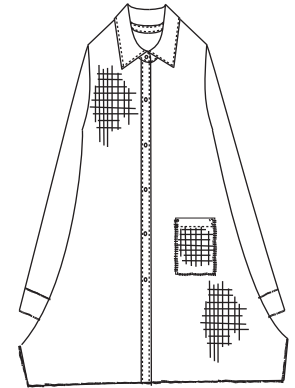

30" Length
FW-154
Long Sleeve Shirts
$36