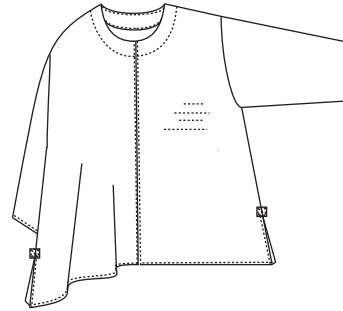

29 5/8" Length
NS-111
3/4 Sleeve Tunic
$33