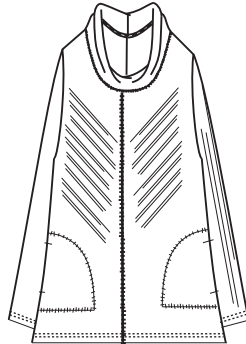

#100 New Navy

#8 Blackberry

White

Black

(Start Delivery 6/15/2023~)

----- 1x1 Rib -----

26 1/2" Length
T-28
Long Sleeve Top
\$17

26 3/8" Length
T-35
3/4 Sleeve Top
\$17

27 1/2" Length
CS-304
Long Sleeve Cardigan
\$28

28" Length
CS-382
Mock-neck Tunic
\$32

27 1/4" Length
CS-383
3/4 Sleeve Top
\$26

26" Length
CS-384
Long Sleeve Top
\$24

28" Length
CS-385
3/4 Sleeve Tunic
\$30