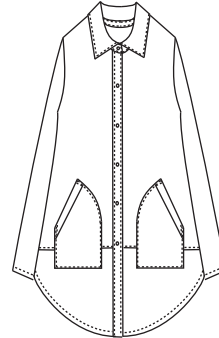

#100 New Navy

#108 Black Coffee

FOCUS

----- Double gauze -----

2023
Fall & Winter

(Start Delivery 6/15/2023~)

29 1/2" Length
JG-014
Mock-neck Tunic
\$34

28 3/8" Length
JG-015
3/4 Sleeve Tunic
\$32