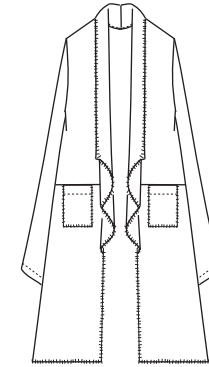

34" Length
JG-020
Cardigan
$36