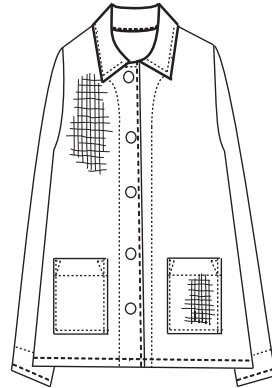

33" Length
FT-4074
Long Sleeve Jacket
\$36

Black (Comet Wash)

(Start Delivery 8/1/2023~)

-----Feather Waffle-----

28" Length
FW-144
Hooded Vest
\$32

31 3/8" Length
FW-150
Hooded Tunic
\$35

27 3/8" Length
FW-151
3/4 Sleeve Shirt
\$30

26" Length
C-686
Short Jacket
\$29

29" Length
FW-153
Mock-neck Tunic
\$35

30" Length
FW-154
Long Sleeve Shirts
\$36

Luna #91 Gunmetal

Luna #129 Plum

#100 New Navy

#56 walnut

#89 Ocean

#79 True Red

#108 Black Coffee

(Start Delivery 8/1/2023~)

----- Small Waffle-----

27" Length
SW-231
Jacket
\$33

26 1/2" Length
SW-232
Top
\$28

30" Length
SW-233
3/4 Sleeve Jacket
\$34

#20 Toffee