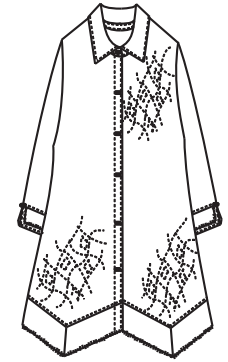

(Start Delivery 6/15/2023~)

----- Black Chk Emb Voile -----

26 1/2" Length
EC-428
Long Sleeve Top
\$29

26 1/2" Length
EC-427
Long Sleeve Tunic
\$32

----- New Dot Emb Voile -----

28 1/4" Length
EC-429
3/4 Sleeve Tunic
\$29

----- Square Emb -----

30" Length
EC-426
3/4 Sleeve Tunic
\$32

----- Wave Emb -----

29 1/2" Length
EC-104
3/4 Sleeve Shirt
\$34

Luna #77 Olive

Luna #12 Dk.Teal

Luna #91 Gunmetal

#79 True Red

#100 New Navy

#8 Blackberry

White

Black

(Start Delivery 6/15/2023~)

----- 1x1 Rib -----

26 1/2" Length
T-28
Long Sleeve Top
\$17

26 3/8" Length
T-35
3/4 Sleeve Top
\$17