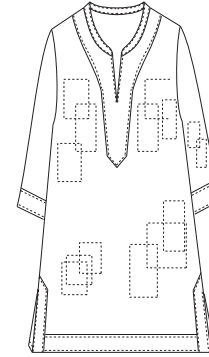

(Start Delivery 6/15/2023~)

----- Black Chk Emb Voile -----

26 1/2" Length
EC-428
Long Sleeve Top
\$29

26 1/2" Length
EC-427
Long Sleeve Tunic
\$32

----- New Dot Emb Voile -----

28 1/4" Length
EC-429
3/4 Sleeve Tunic
\$29

----- Square Emb -----

30" Length
EC-426
3/4 Sleeve Tunic
\$32

----- Wave Emb -----

29 1/2" Length
EC-104
3/4 Sleeve Shirt
\$34

Luna #77 Olive

Luna #12 Dk.Teal

Luna #91 Gunmetal

#79 True Red

#100 New Navy

#8 Blackberry

White

Black

(Start Delivery 6/15/2023~)

----- 1x1 Rib -----

26 1/2" Length
T-28
Long Sleeve Top
\$17

26 3/8" Length
T-35
3/4 Sleeve Top
\$17