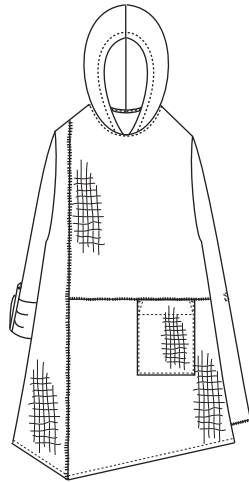

33" Length
FT-4074
Long Sleeve Jacket
\$36

Black (Comet Wash)

(Start Delivery 8/1/2023~)

-----Feather Waffle-----

28" Length
FW-144
Hooded Vest
\$32

31 3/8" Length
FW-150
Hooded Tunic
\$35

27 3/8" Length
FW-151
3/4 Sleeve Shirt
\$30

26" Length
C-686
Short Jacket
\$29

29" Length
FW-153
Mock-neck Tunic
\$35

30" Length
FW-154
Long Sleeve Shirts
\$36

Luna #91 Gunmetal

Luna #129 Plum

#100 New Navy

#56 walnut

#89 Ocean