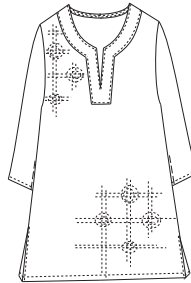

(Start Delivery 6/15/2023~)

----- Black Chk Emb Voile -----

26 1/2" Length
EC-428
Long Sleeve Top
\$29

26 1/2" Length
EC-427
Long Sleeve Tunic
\$32

----- New Dot Emb Voile -----

28 1/4" Length
EC-429
3/4 Sleeve Tunic
\$29

----- Square Emb -----

30" Length
EC-426
3/4 Sleeve Tunic
\$32

----- Wave Emb -----

29 1/2" Length
EC-104
3/4 Sleeve Shirt
\$34

Luna #77 Olive

Luna #12 Dk.Teal

Luna #91 Gunmetal

#79 True Red

#100 New Navy

#8 Blackberry

White

Black

(Start Delivery 6/15/2023~)

----- 1x1 Rib -----

26 1/2" Length
T-28
Long Sleeve Top
\$17

26 3/8" Length
T-35
3/4 Sleeve Top
\$17