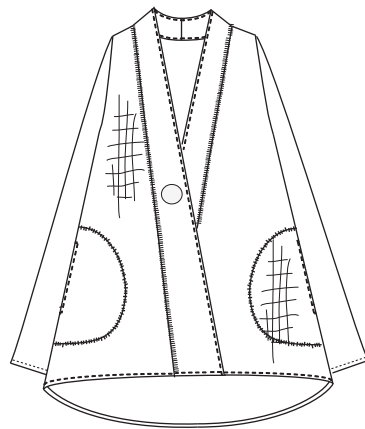

#79 True Red

#108 Black Coffee

(Start Delivery 8/1/2023~)

----- Small Waffle-----

27" Length
SW-231
Jacket
\$33

26 1/2" Length
SW-232
Top
\$28

30" Length
SW-233
3/4 Sleeve Jacket
\$34

#20 Toffee

#28 Dusty Blue

Luna #77 Olive

#108 Black Coffee

(Start Delivery 8/1/2023~)

----- Big Waffle -----

32" Length
BW-117
Long Sleeve Jacket
\$34

32 1/2" Length
BW-112
Long Jacket
\$36

31" Length
BW-104
3/4 Sleeve Cardigan
\$35