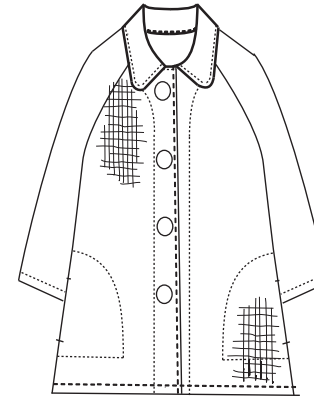

#79 True Red

#108 Black Coffee

(Start Delivery 8/1/2023~)

----- Small Waffle-----

27" Length
SW-231
Jacket
\$33

26 1/2" Length
SW-232
Top
\$28

30" Length
SW-233
3/4 Sleeve Jacket
\$34

#20 Toffee