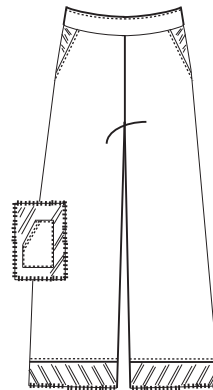

Luna #77 Olive

#8 Blackberry

#85 Chili

#100 New Navy

#108 Black Coffee

35 1/2" Length
CS-380
Flood Pants
\$26

36" Length
CS-386
Flood Pants
\$28

Luna #77 Olive

#100 New Navy

#108 Black Coffee

FOCUS

----- Double gauze -----

2023
Fall & Winter

(Start Delivery 6/15/2023~)

29 1/2" Length
JG-014
Mock-neck Tunic
\$34

28 3/8" Length
JG-015
3/4 Sleeve Tunic
\$32